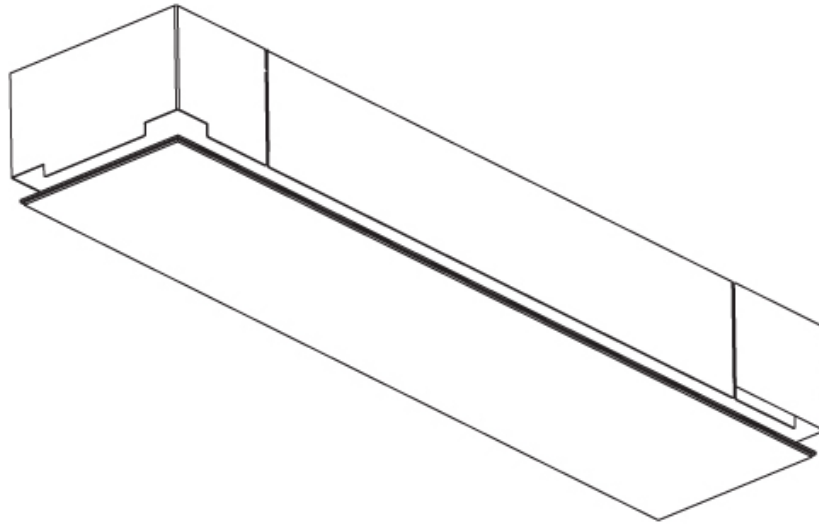

PI2 WHITELINE TRIMLESS

A37528-

PROJECT

TYPE

SPECIFIER

QUANTITY

DATE