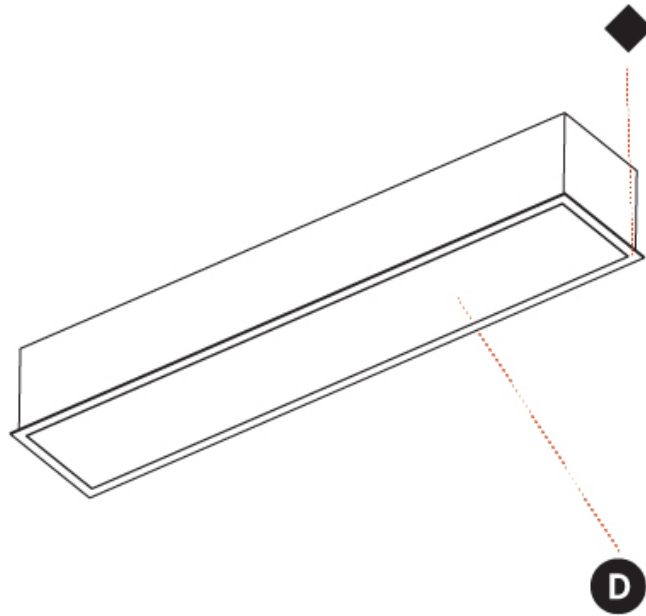

PI2 WHITELINE RECESSED

A37557-

PROJECT

TYPE

SPECIFIER

QUANTITY

DATE