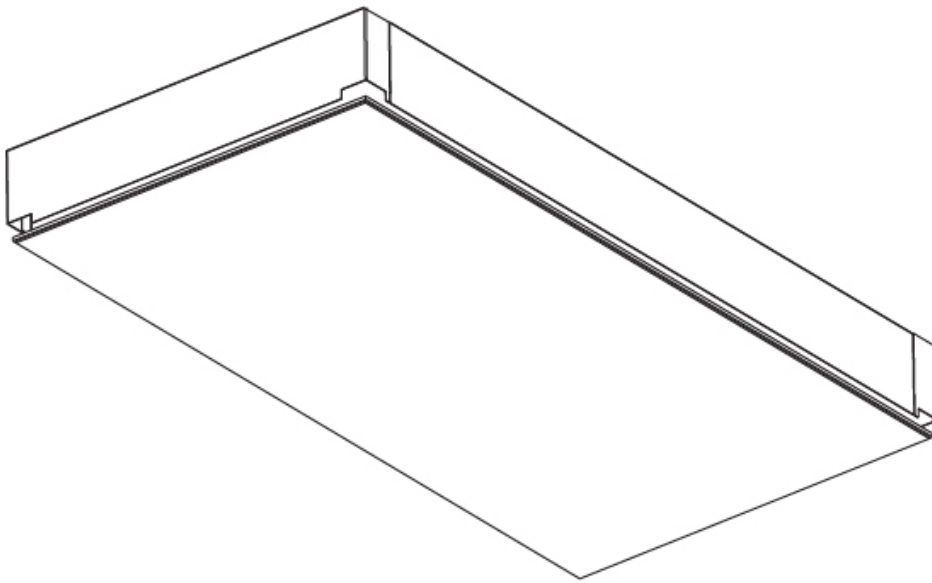

PI2 WHITELINE TRIMLESS

A36507-

PROJECT	_____
TYPE	_____
SPECIFIER	_____
QUANTITY	_____
DATE	_____