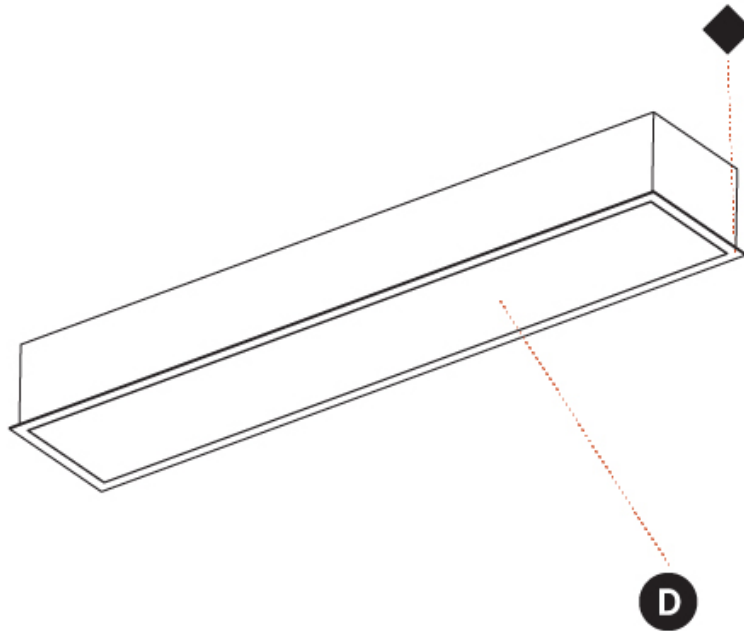

PI2 WHITELINE RECESSED

A37559-

PROJECT

TYPE

SPECIFIER

QUANTITY

DATE

A