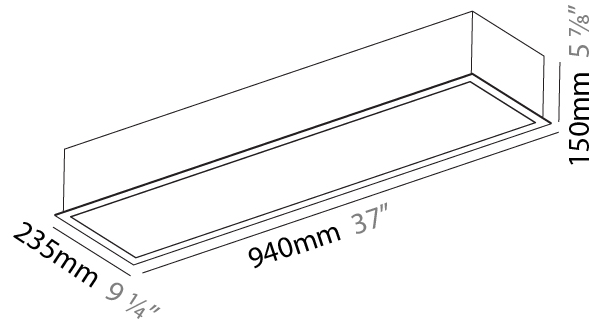

GENERAL

Series: Pi2
Subseries: Pi2 Whiteline
Brand: Prolicht
Division: Architectural
Mounting Type: Recessed
Mounting Location: Ceiling
Subcategory: Ambient

PHYSICAL

Shape: Rectangle
Length (mm): 940
Length (in): 37
Width (mm): 235
Width (in): 9 1/4
Depth (mm): 150
Depth (in): 5 7/8
Ceiling Thickness (mm): 10 / 12.5 / 15 / 25
Ceiling Thickness (in): 3/8 or 1/2 or 9/16 or 1
Min. Recessing Depth (mm): 160
Min. Recessing Depth (in): 6 5/16
Light Distribution: Direct
Weight (kg): 6.31
Weight (lbs): 13.88
Diffuser: PMMA - Opal or Micro-Prism
Fixture Finish: SSR / BKV / CWI / CRY / HAB / UFT / ITA / RUA / FTG / MYG / LOD / PUS / FRO / FUP / KIA / POP / BLS / SPG / MEY / GOH / GUM / CHC / COM / ABZ / JAG / OBR / MOS / ROR
Fixture Material: Aluminum
Cut-out Measurements: 925mm / 36 7/16" x 220mm / 8 11/16"

ELECTRICAL

Lamp Type: LED (Zhaga Standard)
Total Output Wattage (W): 29
Dimming: Tri-Mode (Non-Dimming and Phase Dimming (120Vac only) and 0-10V Dimming)
Driver Included: Yes
Driver Location: Integrated
Driver Type: Constant Current - Universal
Driver Class: Class 2
Input Voltage (V): 120 - 277
Constant Current (MA): 500

LED

Color Temperature (°K): 3000 / 3500 / 4000
Max. Delivered Lumen (lm): 2140 / 2303 / 2350
CRI: >80 CRI
Efficiency (%): 0.53
Lamp Life (hrs): 50000

OPTICAL

RATINGS AND CERTIFICATIONS

Certified By: Certified for North American Standards
IP rating: IP20