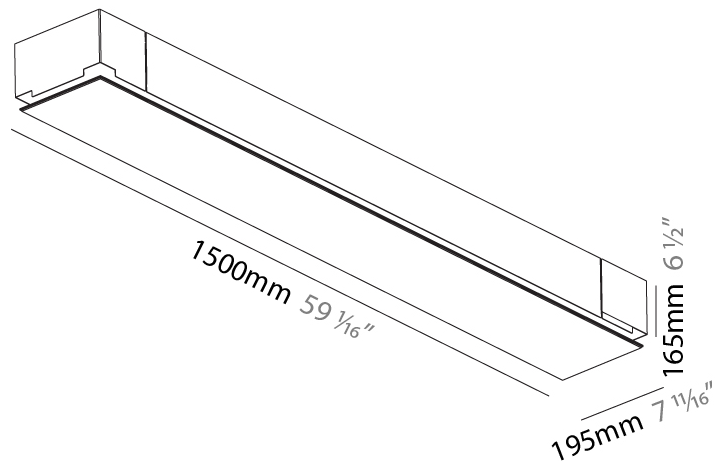

Series: Pi2
Subseries: Pi2 Whiteline
Brand: Prolicht
Division: Architectural
Mounting Type: Trimless
Mounting Location: Ceiling
Subcategory: Ambient

PHYSICAL

Shape: Rectangle
Length (mm): 1500
Length (in): 59 1/16
Width (mm): 195
Width (in): 7 11/16
Depth (mm): 165
Depth (in): 6 1/2
Ceiling Thickness (mm): 10 / 12.5 / 15 / 25 / 30
Ceiling Thickness (in): 3/8 or 1/2 or 9/16 or 1 or 1 3/16
Min. Recessing Depth (mm): 180
Min. Recessing Depth (in): 7 1/16
Light Distribution: Direct
Weight (kg): 9.7
Weight (lbs): 21.34
Diffuser: PMMA - Opal
Fixture Material: Extruded Aluminum / Steel
Cut-out Measurements: 1535mm / 60 7/16" x 230mm / 9 1/16"
Upon Request: Unique Sizes Unique Ceiling Thickness Unique Mounting Depth Spot Inserts

ELECTRICAL

Lamp Type: LED (Zhaga Standard)
Total Output Wattage (W): 47.8
Dimming: [Tri-Mode (Non-Dimming and Phase Dimming (120Vac only) and 0-10V Dimming)](#)
Driver Included: Yes
Driver Location: Integrated
Driver Type: Constant Current - Universal
Driver Class: Class 2
Input Voltage (V): 120 - 277
Constant Current (MA): 500

LED

Color Temperature (°K): [3000 / 3500 / 4000](#)
Max. Delivered Lumen (lm): 3890 / 4194 / 4280
CRI: >80 CRI
Efficiency (%): 0.611
Lamp Life (hrs): 50000
Upon Request: RGB-W Tunable White Special Color Temperature CRI90

OPTICAL

RATINGS AND CERTIFICATIONS

Certified By: Certified for North American Standards
IP rating: IP20

PROJECT
TYPE
SPECIFIER
QUANTITY
DATE

180mm 7 1/8"
1535mm x 230mm 60 7/16" x 9 1/16"
10 | 12 1/2 | 15 | 25 | 30mm
3/8" | 1/2" | 9/16" | 1" | 1 3/16"